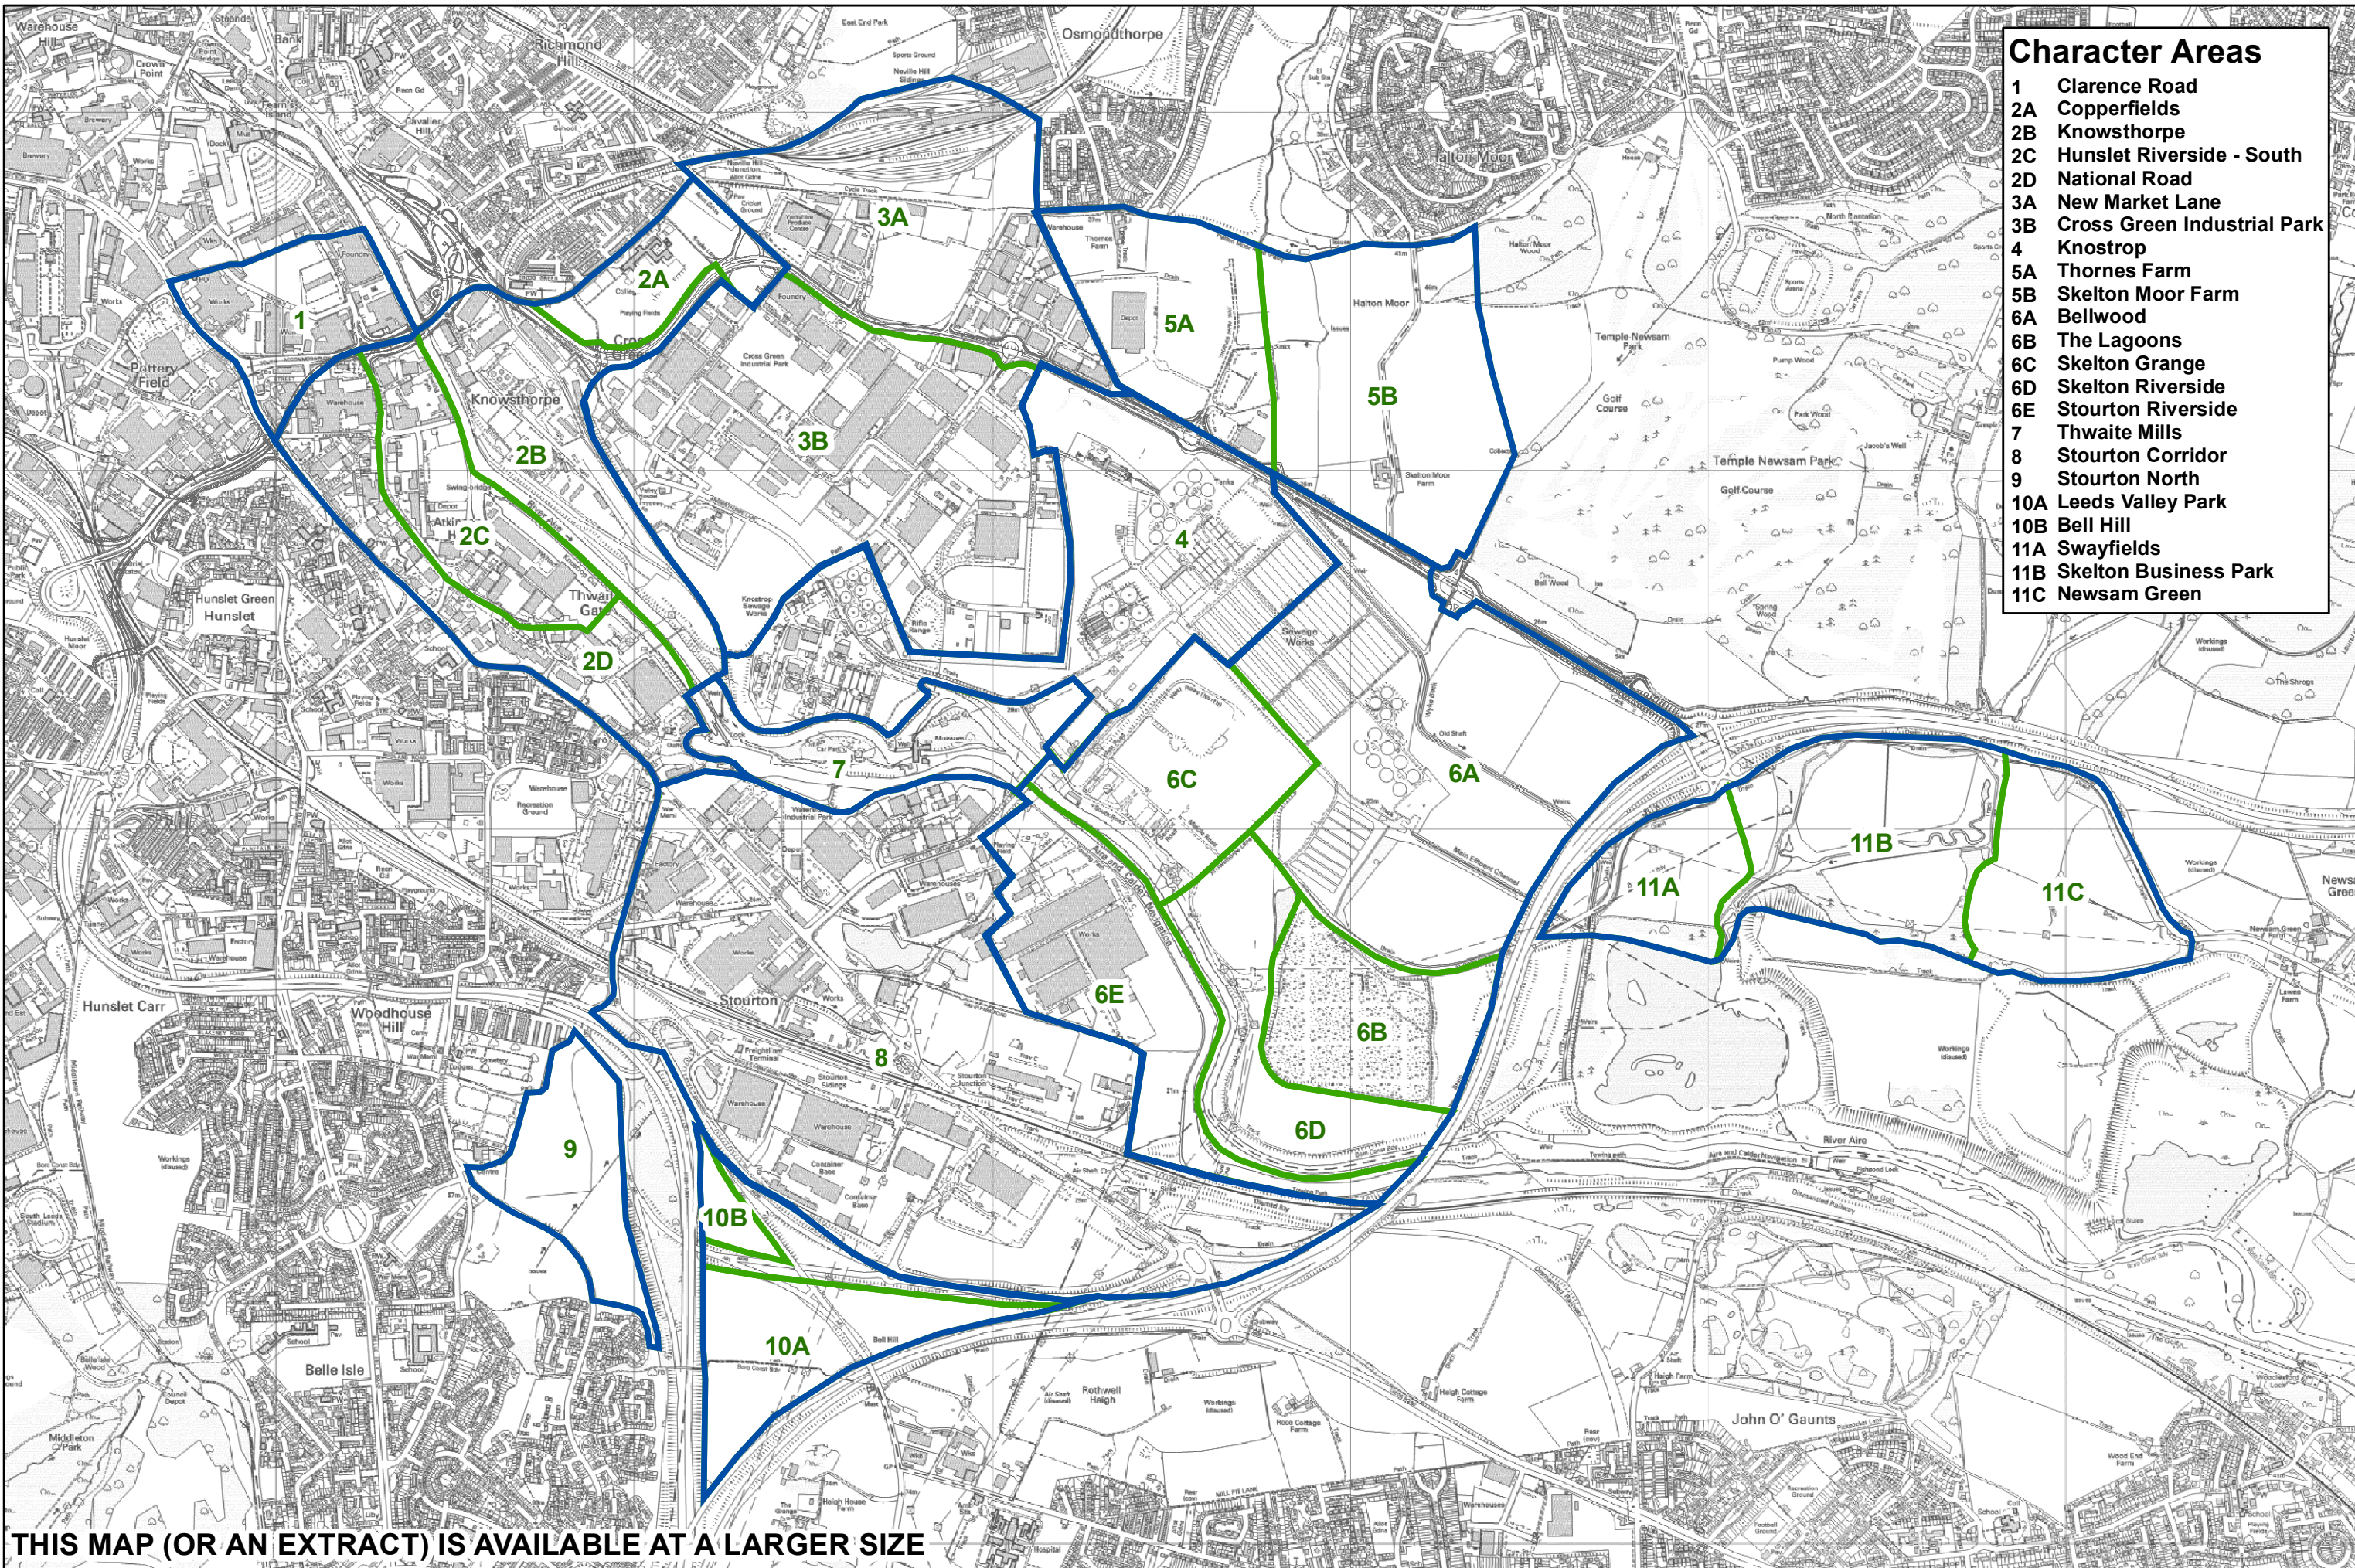

Character Areas

- 1 Clarence Road
- 2A Copperfields
- 2B Knowsthorpe
- 2C Hunslet Riverside - South
- 2D National Road
- 3A New Market Lane
- 3B Cross Green Industrial Park
- 4 Knostrop
- 5A Thornes Farm
- 5B Skelton Moor Farm
- 6A Bellwood
- 6B The Lagoons
- 6C Skelton Grange
- 6D Skelton Riverside
- 6E Stourton Riverside
- 7 Thwaite Mills
- 8 Stourton Corridor
- 9 Stourton North
- 10A Leeds Valley Park
- 10B Bell Hill
- 11A Swayfields
- 11B Skelton Business Park
- 11C Newsam Green

THIS MAP (OR AN EXTRACT) IS AVAILABLE AT A LARGER SIZE